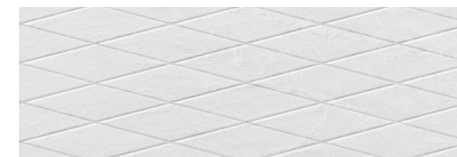

UNIQUE | GREY

REVESTIMIENTO | WALL TILES

30x90 cm | 12"x36"

UNIQUE | WHITE

UNIQUE | GREY

UNIQUE | RELIEVE WHITE

UNIQUE | RELIEVE GREY

FORMATOS | SIZES
75x75 cm | 30"x30"